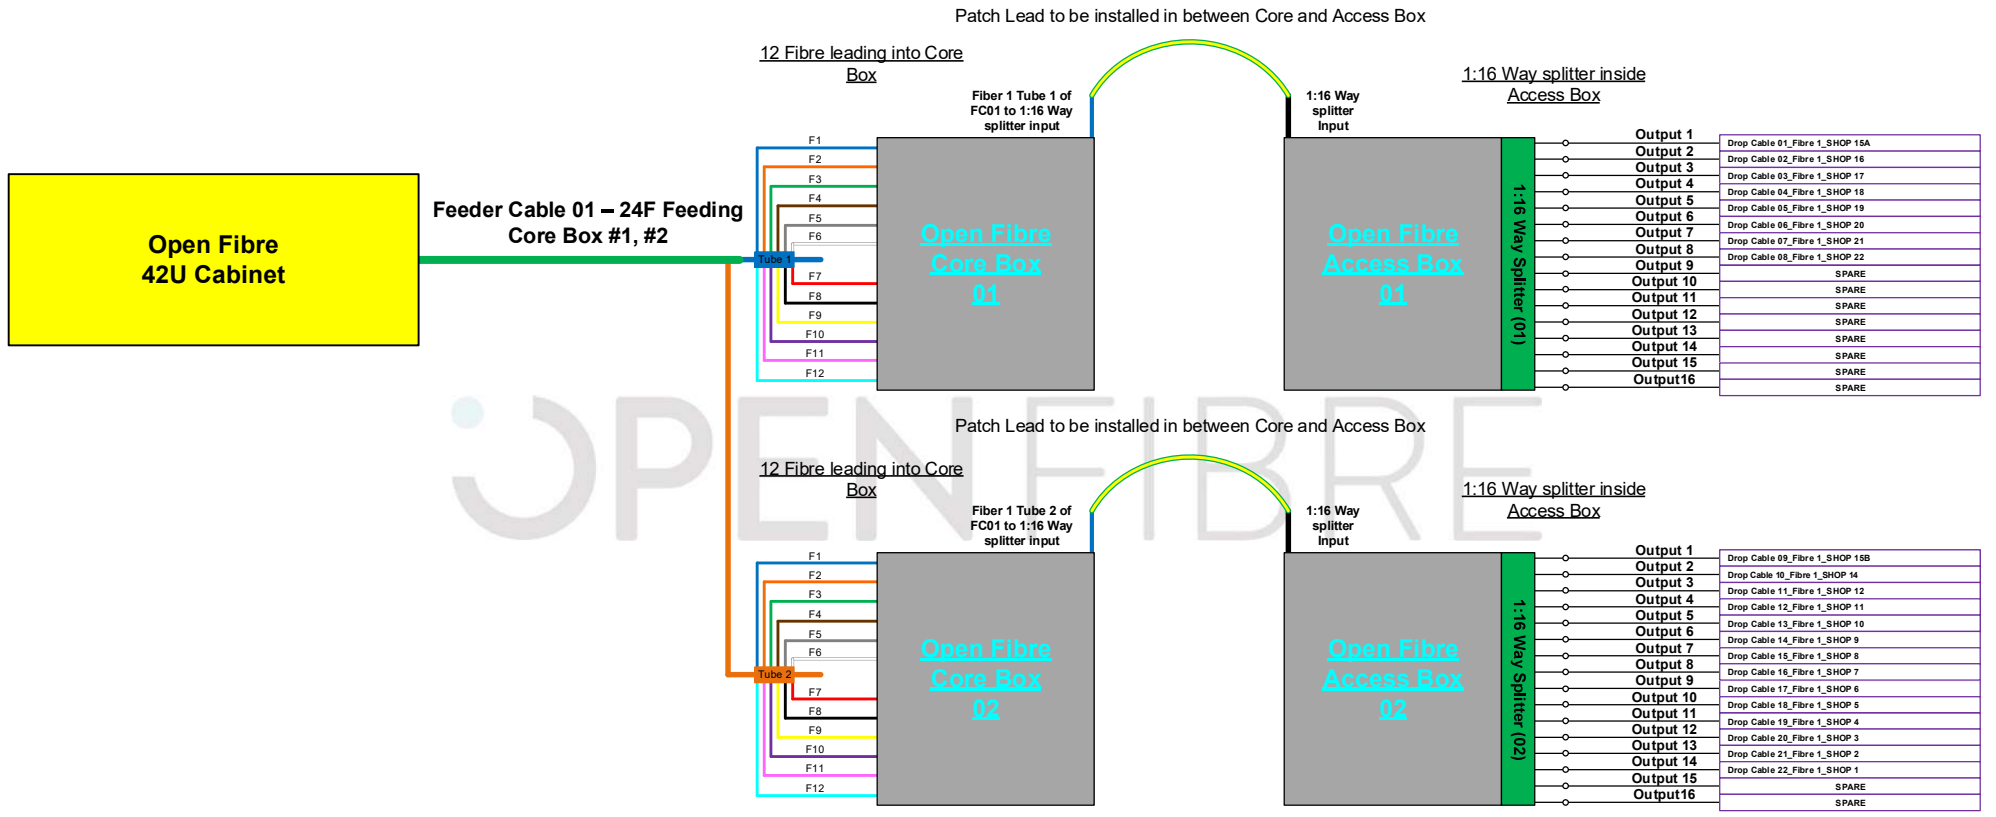

**Splicing diagram: Feeder Cable 01**

**Colour Legend**

	Installed 42U Cabinet		Existing 2 Way 12/10		4F Drop Cable Route					
	Installed Core Box		Existing 2 Way 12/10 + 24F							
	Installed Access Box		24F Micro Cable							